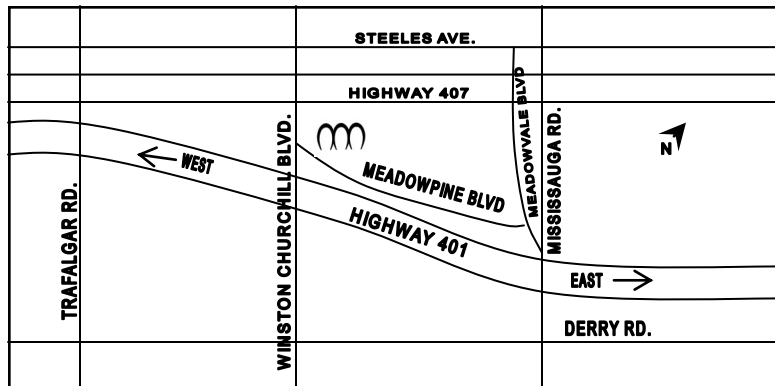

## Birthday Party Information

### HOW TO FIND US

Meadowlarke Stables is located in Mississauga at Winston Churchill Blvd. and Hwy 401. We are located 1 light north of the 401 on Meadowpine Blvd.

**2800 Meadowpine Blvd., Mississauga, Ontario L6Y 5J1**

### ARRIVING FOR YOUR PARTY

When you arrive for your party at Meadowlarke Stables, please follow the driveway to the left and drive around to the back of the barn, this is where the party room is located.